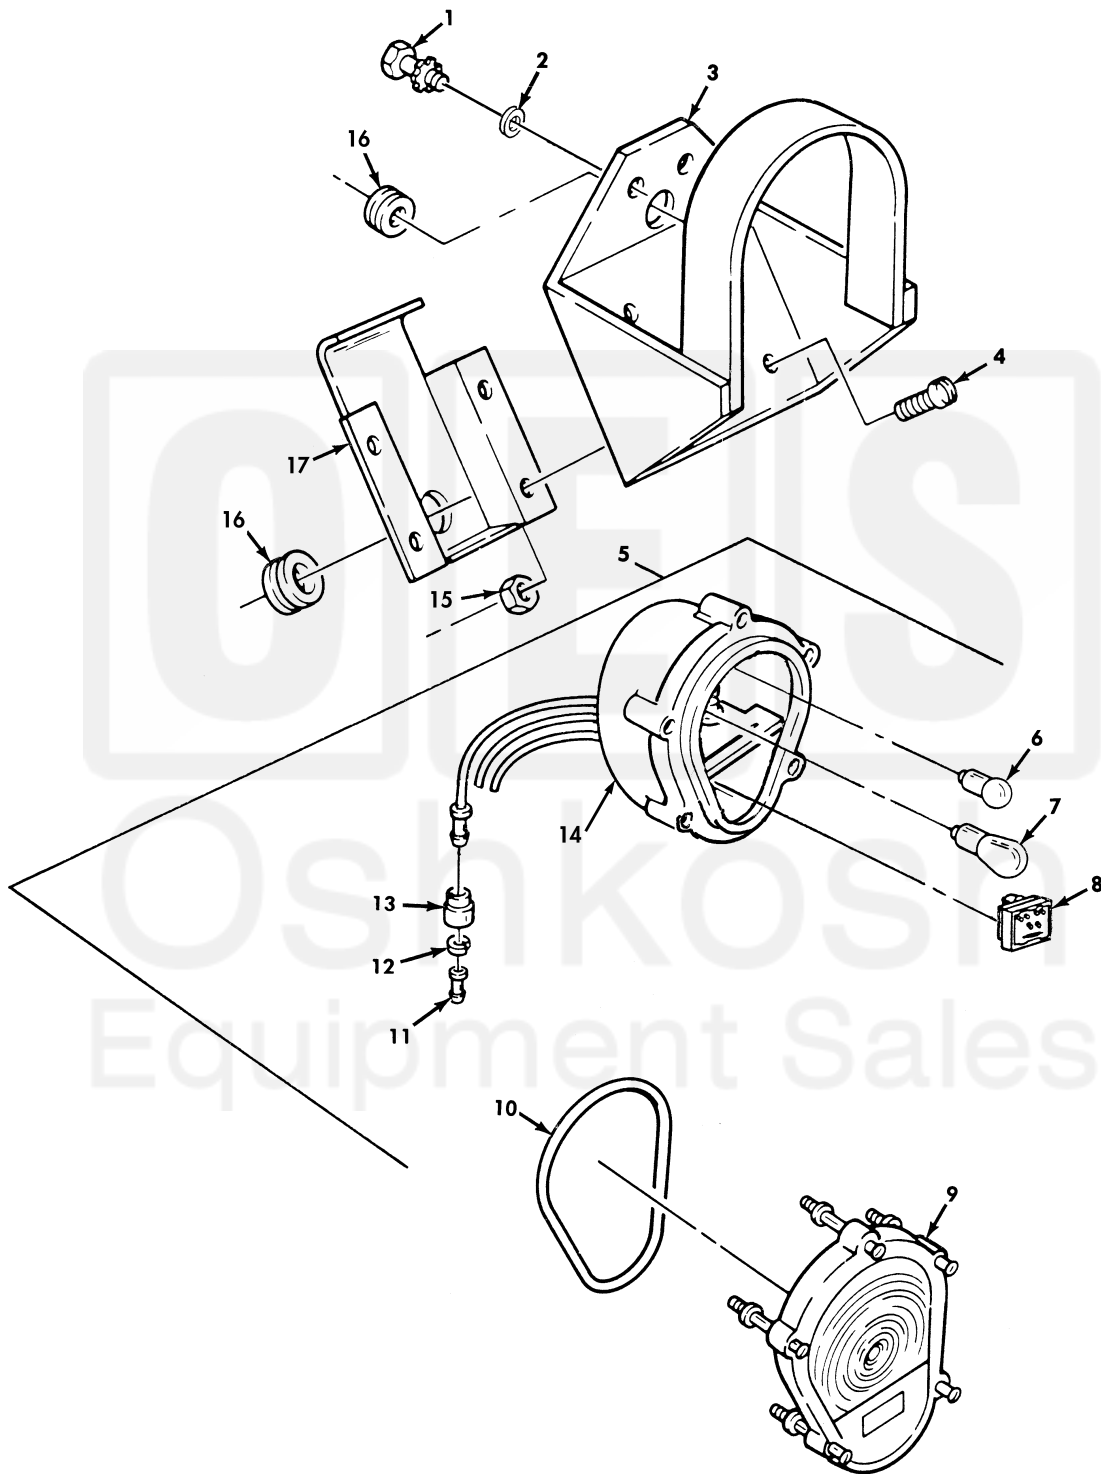

UNIT, DIRECT SUPPORT, AND GENERAL SUPPORT MAINTENANCE  
REPAIR PARTS AND SPECIAL TOOLS LIST  
TRUCK, 5-TON, 6X6, M809 SERIES TRUCKS (DIESEL)

Figure 103. Front Composite Light and Mounting Brackets.

(1) ITEM NO	(2) SMR CODE	(3) NSN	(4) CAGEC	(5) PART NUMBER	(6) DESCRIPTION AND USABLE ON CODE (UOC)	(7) QTY
GROUP 0609 LIGHTS						
FIG. 103 FRONT COMPOSITE LIGHT AND MOUNTING BRACKETS						
1	PAOZZ	5305-00-042-3568	21450	423568	SCREW, ASSEMBLED WAS.....	4
2	PAOZZ	5310-00-595-7237	96906	MS35333-42	WASHER, LOCK.....	4
3	PAOZZ	6220-00-428-5943	19207	11658687	LIGHT, HOOD, VEHICLE.....	2
4	PAOZZ	5306-00-050-1238	96906	MS90727-32	BOLT, MACHINE.....	8
5	PAOOO	6220-01-443-8813	19207	12432437-1	LIGHT, PARKING.....	2
6	PAOZZ	6240-00-019-3093	58536	A52463-1-09	. LAMP, INCANDESCENT.....	1
7	PAOZZ	6240-00-044-6914	08805	1683	. LAMP, INCANDESCENT.....	1
8	PAOZZ	5961-01-305-8848	19207	12360865	. SEMICONDUCTOR DEVIC.....	1
9	PAOZZ	6220-01-443-8805	19207	12432440	. LENS, LIGHT.....	1
10	PAOZZ	5331-00-463-0200	19207	11639519-1	. O-RING.....	1
11	PAFZA	5999-00-057-2929	19204	572929	. CONTACT, ELECTRICAL.....	3
12	PAOZZ	5310-00-833-8567	19207	8338567	. WASHER, SLOTTED.....	3
13	PAOZZ	5935-00-572-9180	19207	8338566	. SHELL, ELECTRICAL CO.....	3
14	XAOZZ		19207	12432438	. BODY ASSEMBLY.....	1
15	PAOZZ	5310-00-982-4912	96906	MS21045-5	NUT, SELF-LOCKING, HE.....	8
16	PAOZZ	5325-00-276-6091	96906	MS35489-19	GROMMET, NONMETALLIC.....	4
17	PAOZZ	5340-00-178-1036	19207	7397758	COVER, ACCESS.....	2

END OF FIGURE